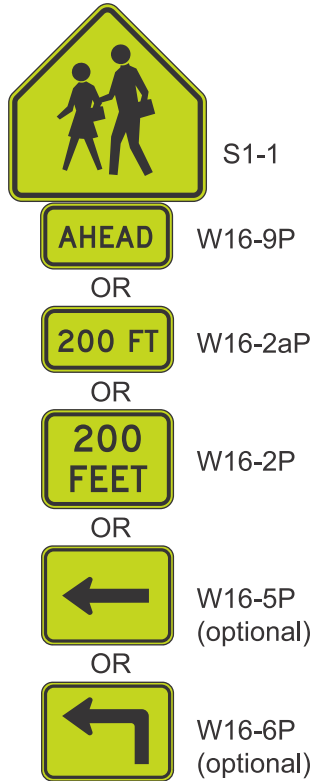

School Advance Crossing Assembly