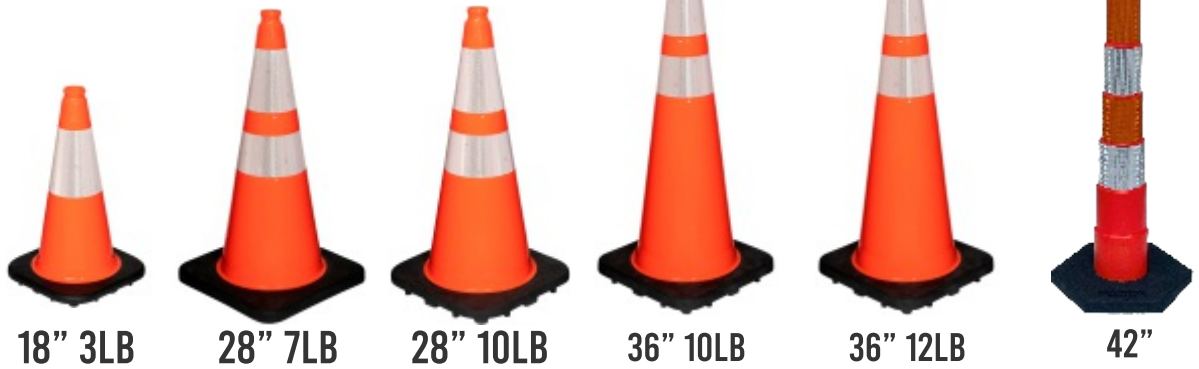

FLH Series Reflective STOP/STOP Paddle

- 18" Paddle
- w/72" Support Staff
- Sold separately

Roll Up with Handle STOP/STOP Paddle

- 18" Paddle
- w/72" Support Staff
- Sold separately

WORK AREA SAFETY CONES

18-inch Cones:

- Ideal for indoor use in hallways and gymnasiums
- Perfect for marking wet floors or temporary hazards
- Easily stackable for compact storage in classrooms or janitorial closets

28-inch Cones:

- Versatile size for both indoor and outdoor applications
- Suitable for marking off areas during school events or assemblies
- Effective for creating temporary queues in cafeterias or bookstores

36-inch Cones:

42-inch Cones:

- Maximum visibility for high-traffic areas or locations with limited sight lines
- Perfect for use along campus roads or intersections
- Effective for large outdoor events or emergency management situations