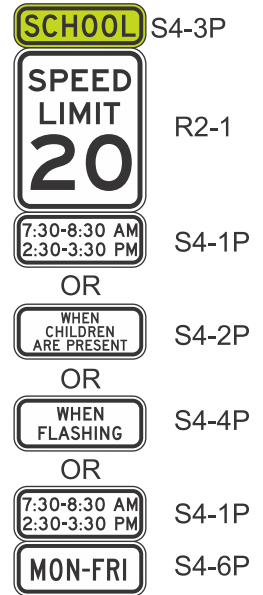

**Your Message,
Your Design:
Custom Roll-Ups
Available Now!**

School Zone Safety Signs

School Advance Crossing Assembly

School Zone Sign

School Speed Limit Assembly

S3-1

S3-2

S4-5