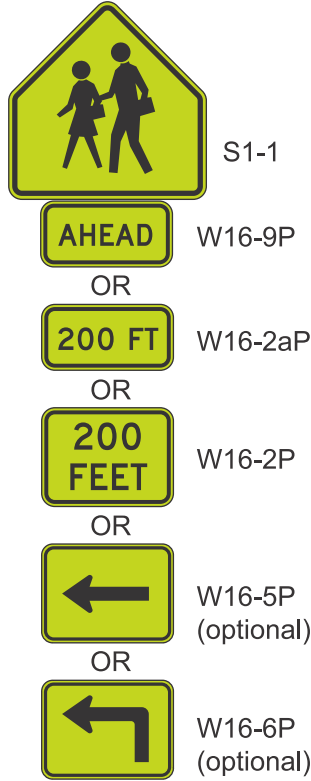

School Advance Crossing Assembly