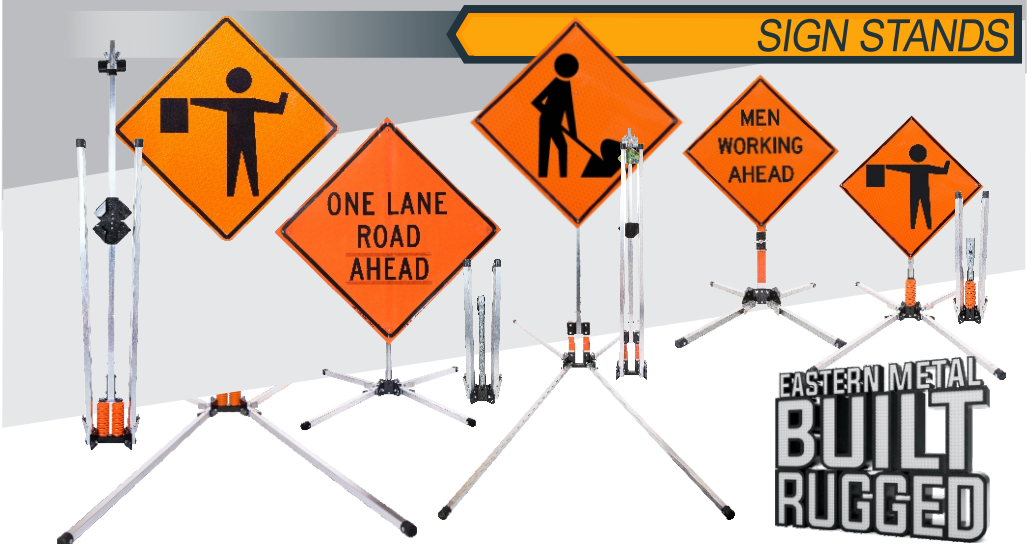

Fast Shipping
Friendly Customer Service
Full Turn-key Work Zones
Knowledgeable Staff
Multiple Locations
Rugged Construction
Exacting Standards

Sign Stands
Rigid & Roll Up Signs
LED Stop Slow Paddles
Traffic Control Supplies
Reflective Materials
Barricades, Cones,
Delinators, Channelizers
Drums

SIGN STANDS

ROLL-UP SIGNS

BARRELS
AND DRUMS

CONES AND
CONE BARS

STOP / SLOW
PADDLES

BARRICADES
AND BARRIERS

REGULATORY SIGNS

RIGID WARNING SIGNS

607-734-2295

SIGN STANDS

**EASTERN METAL
BUILT
RUGGED**

OPTIONS INCLUDE

Leg Release System

Kick Lever
T-Pin
Direct Drive

Wind Deflection

No-Deflection
Spring
Dual Spring
Leaf Spring
Dual Leaf Spring

ROLL UP SIGNS

- Reflective Vinyl provides an early, high-visible warning to motorists and pedestrians.
- Fiberglass vertical batten is riveted directly to the Roll-Up Sign.
- Fits on all Eastern Metal Signs and Safety brand Sign Stands, and all other federally approved sign stands with corresponding batten and pocket configuration.
- Come in three varieties: Standard Roll-Ups, Roll-Up C-Sign, and Rigid Roll-Ups. Each is available in a variety of reflective materials, shapes, and sizes.