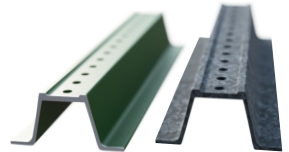

POST & SIGN
HARDWARE