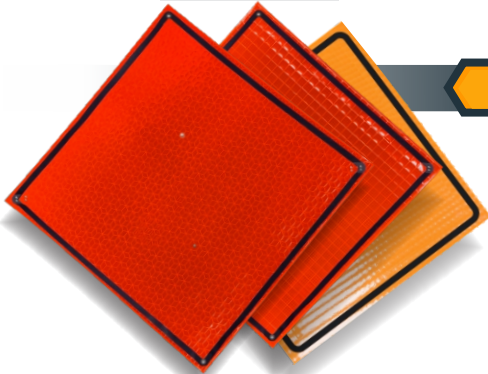

Sign Attachments

Spin Handle
Rigid Brackets
X-Connect Latch
Rigid and Roll up
Quick Release

- Meet MUTCD specifications
- Are NCHRP-350 approved
- Are made of high-grade aluminum or steel
- Have anti-skid foot pads
- Come with a wide variety of leg systems
- Have 2 or 3-piece, telescoping leg system
- Are American Made

ROLL UP SIGNS

- Reflective Vinyl provides an early, high-visible warning to motorists and pedestrians.
- Fiberglass vertical batten is riveted directly to the Roll-Up Sign.
- Fits on all Eastern Metal Signs and Safety brand Sign Stands, and all other federally approved sign stands with corresponding batten and pocket configuration.
- Come in three varieties: Standard Roll-Ups, Roll-Up C-Sign, and Rigid Roll-Ups. Each is available in a variety of reflective materials, shapes, and sizes.